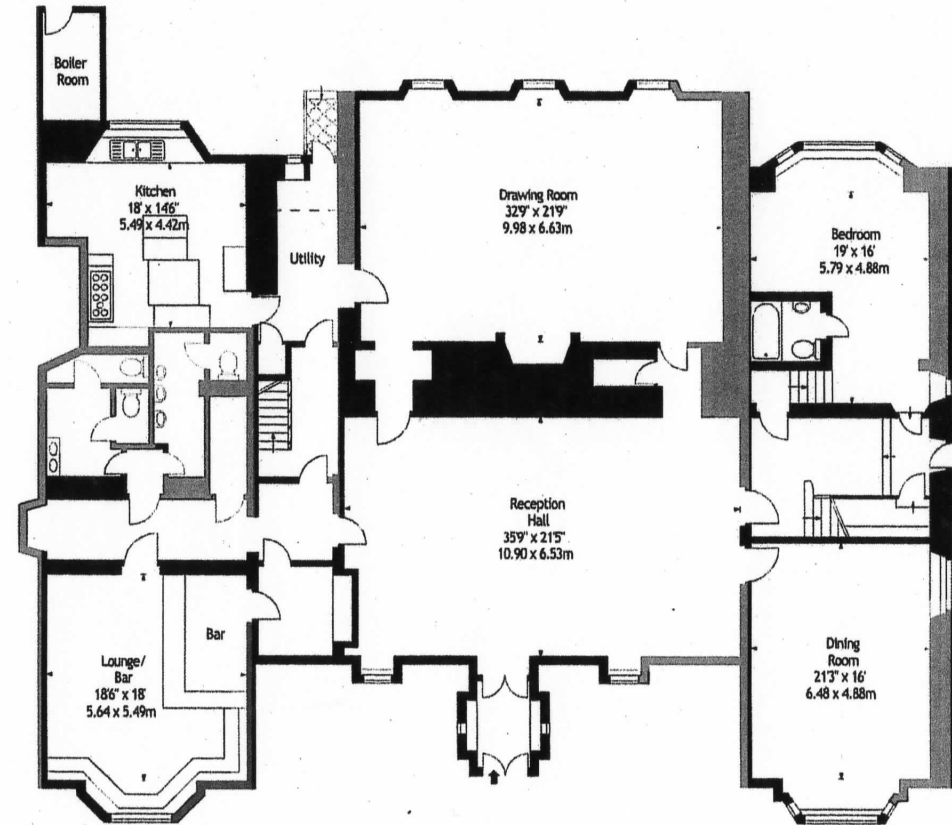

Shapwick House Hotel,
Shapwick,
Somerset, TA7 9NL
Approx. Gross Internal Area
11502 Sq Ft - 1068.54 Sq M
(Including Boiler Room)

Wine Cellar, Garage & Dovecote
Approx. Gross Internal Area
857 Sq Ft - 79.62 Sq M

Cellar

Ground Floor

First Floor

Second Floor