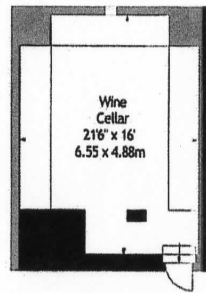

Shapwick House Hotel,
Shapwick,
Somerset, TA7 9NL
Approx. Gross Internal Area
11502 Sq Ft - 1068.54 Sq M
(Including Boiler Room)

Wine Cellar, Garage & Dovecote
Approx. Gross Internal Area
857 Sq Ft - 79.62 Sq M

Cellar

Ground Floor

First Floor

Second Floor