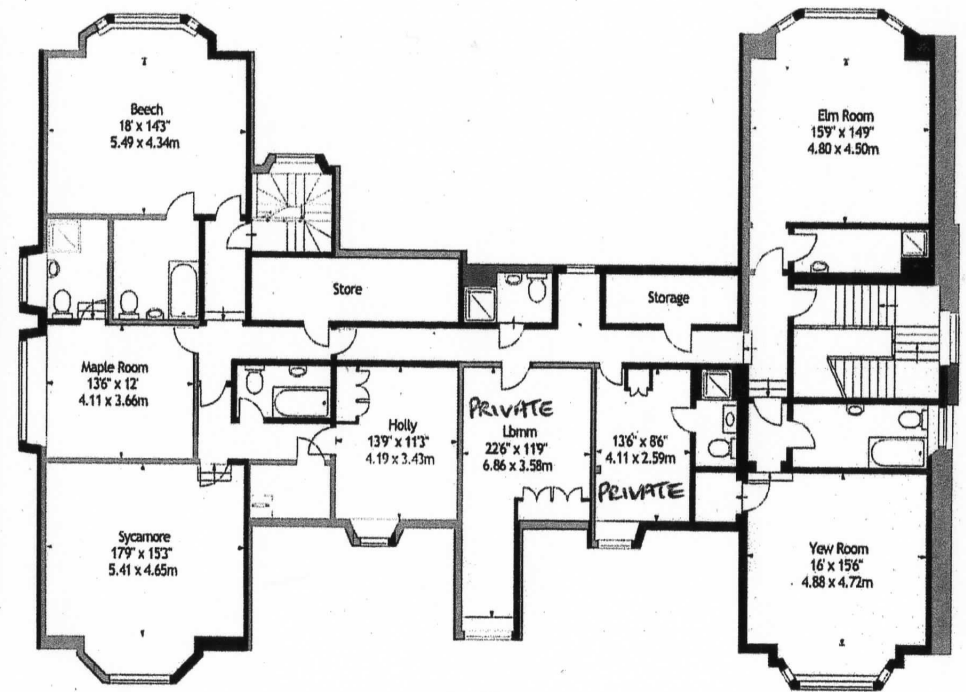

Shapwick House Hotel,
Shapwick,
Somerset, TA7 9NL
Approx. Gross Internal Area
11502 Sq Ft - 1068.54 Sq M
(Including Boiler Room)

Wine Cellar, Garage & Dovecote
Approx. Gross Internal Area
857 Sq Ft - 79.62 Sq M

Cellar

Ground Floor

First Floor

Second Floor